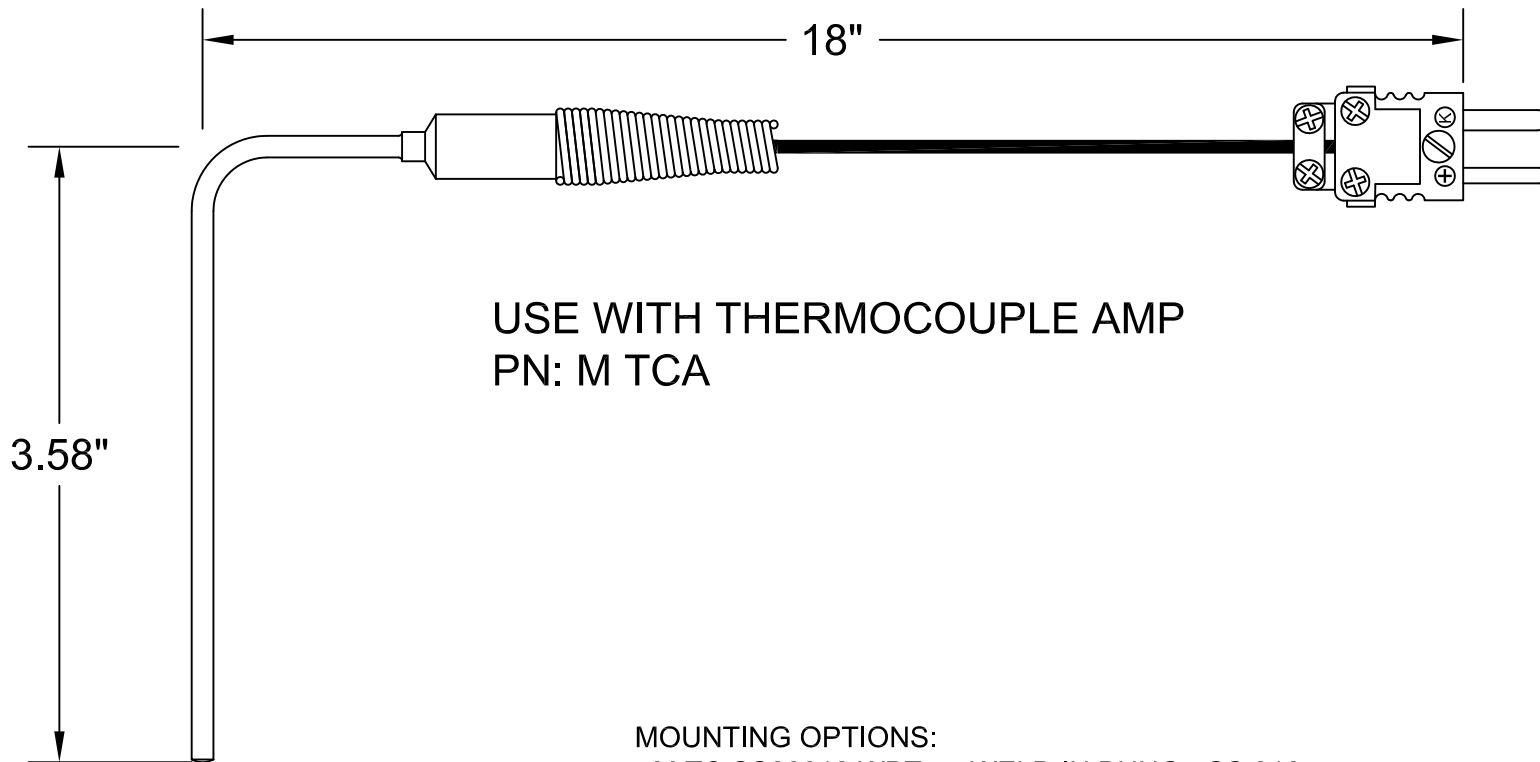

Motec

M TC2C
1/8" CLOSED END K-TYPE
THERMOCOUPLE

MOUNTING OPTIONS:

M TC SS20012 WBT
M TC SS20012

WELD IN BUNG - SS 316

1/8" NPT THREAD IN BUNG - SS 316

8/5/02