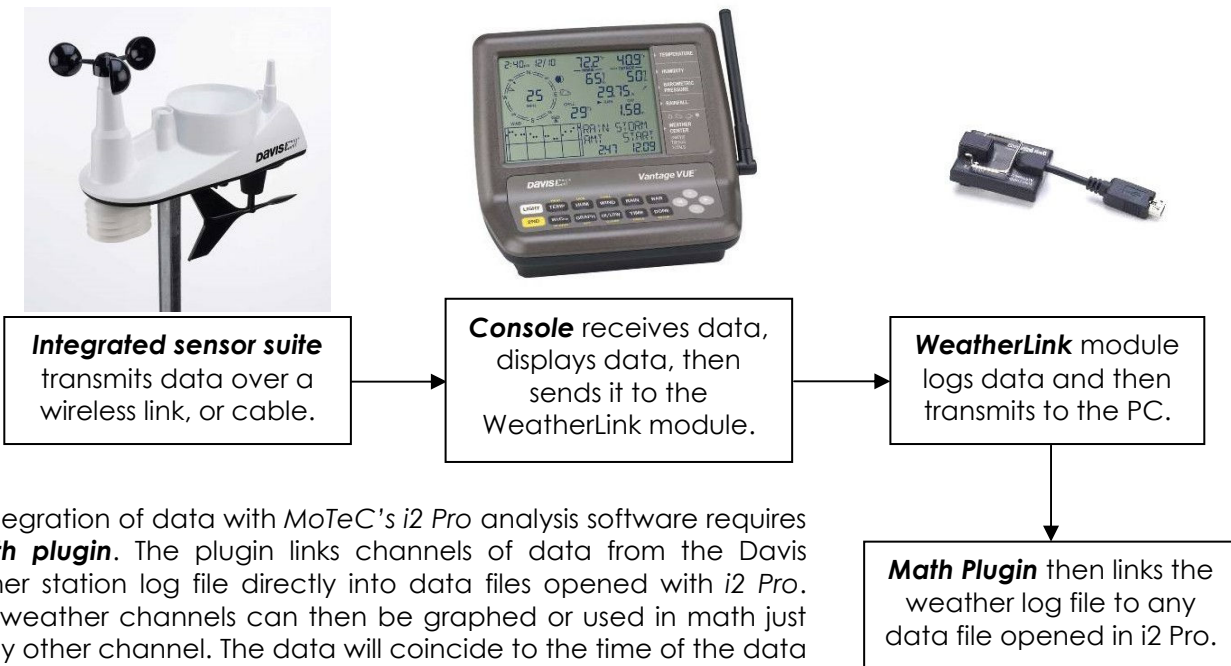

Feature	Vantage Vue	Vantage Pro2	Vantage Pro2-C
Connection to Weather Console	wireless	wireless	cable
Forecast Time	12 hour	24-28 hr	24-48 hr
Glow in the dark keypad	✓	✗	✗
Detachable anemometer, allows wind sensor to be mounted remotely	✗	✓	✓
Optional Items			
i2 Pro plugin to integrate data	◆	◆	◆
UV & Solar Radiation	✗	○	○
additional temp / humidity	✗	○	○

- ✓ included
- ✗ not available
- optional
- ◆ requires WeatherLink

WeatherLink Module

To connect the Davis Weather station to a PC, the **WeatherLink** module is required. It is available in either serial or USB, as well as IP/ethernet.

How it Works

The weather console receives and displays weather information from the integrated sensor package for temperature, pressure and wind. If the console has the optional **WeatherLink** module plugged in, then the console will log directly to the memory inside the module. The data can be downloaded to a PC at a later time. The **WeatherLink** module can also send data directly to a PC for both displaying logging while connected.

The integration of data with MoTeC's *i2 Pro* analysis software requires a **math plugin**. The plugin links channels of data from the Davis Weather station log file directly into data files opened with *i2 Pro*. These weather channels can then be graphed or used in math just like any other channel. The data will coincide to the time of the data download, or be synched via GPS time if available in the log file.