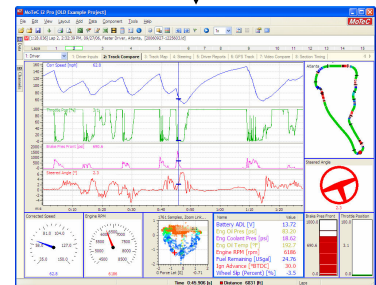

WeatherLink Module

To connect the Davis Weather station to a PC, the **WeatherLink** module is required. It is available in either serial or USB, as well as IP/ethernet.

How it Works

The weather console receives and displays weather information from the integrated sensor package for temperature, pressure and wind. If the console has the optional **WeatherLink** module plugged in, then the console will log directly to the memory inside the module. The data can be downloaded to a PC at a later time. The **WeatherLink** module can also send data directly to a PC for both displaying logging while connected.

The integration of data with MoTeC's *i2 Pro* analysis software requires a **math plugin**. The plugin links channels of data from the Davis Weather station log file directly into data files opened with *i2 Pro*. These weather channels can then be graphed or used in math just like any other channel. The data will coincide to the time of the data download, or be synched via GPS time if available in the log file.

When a Davis Weather station is purchased from MoTeC USA, one vehicle license is included for the **math plugin** to work with a single vehicle. This license will work on any computer but limited to the MoTeC device serial number provided at the time of purchase. Additional vehicles, or licenses for Davis Weather stations purchased not from MoTeC USA, can be enabled for an additional fee.